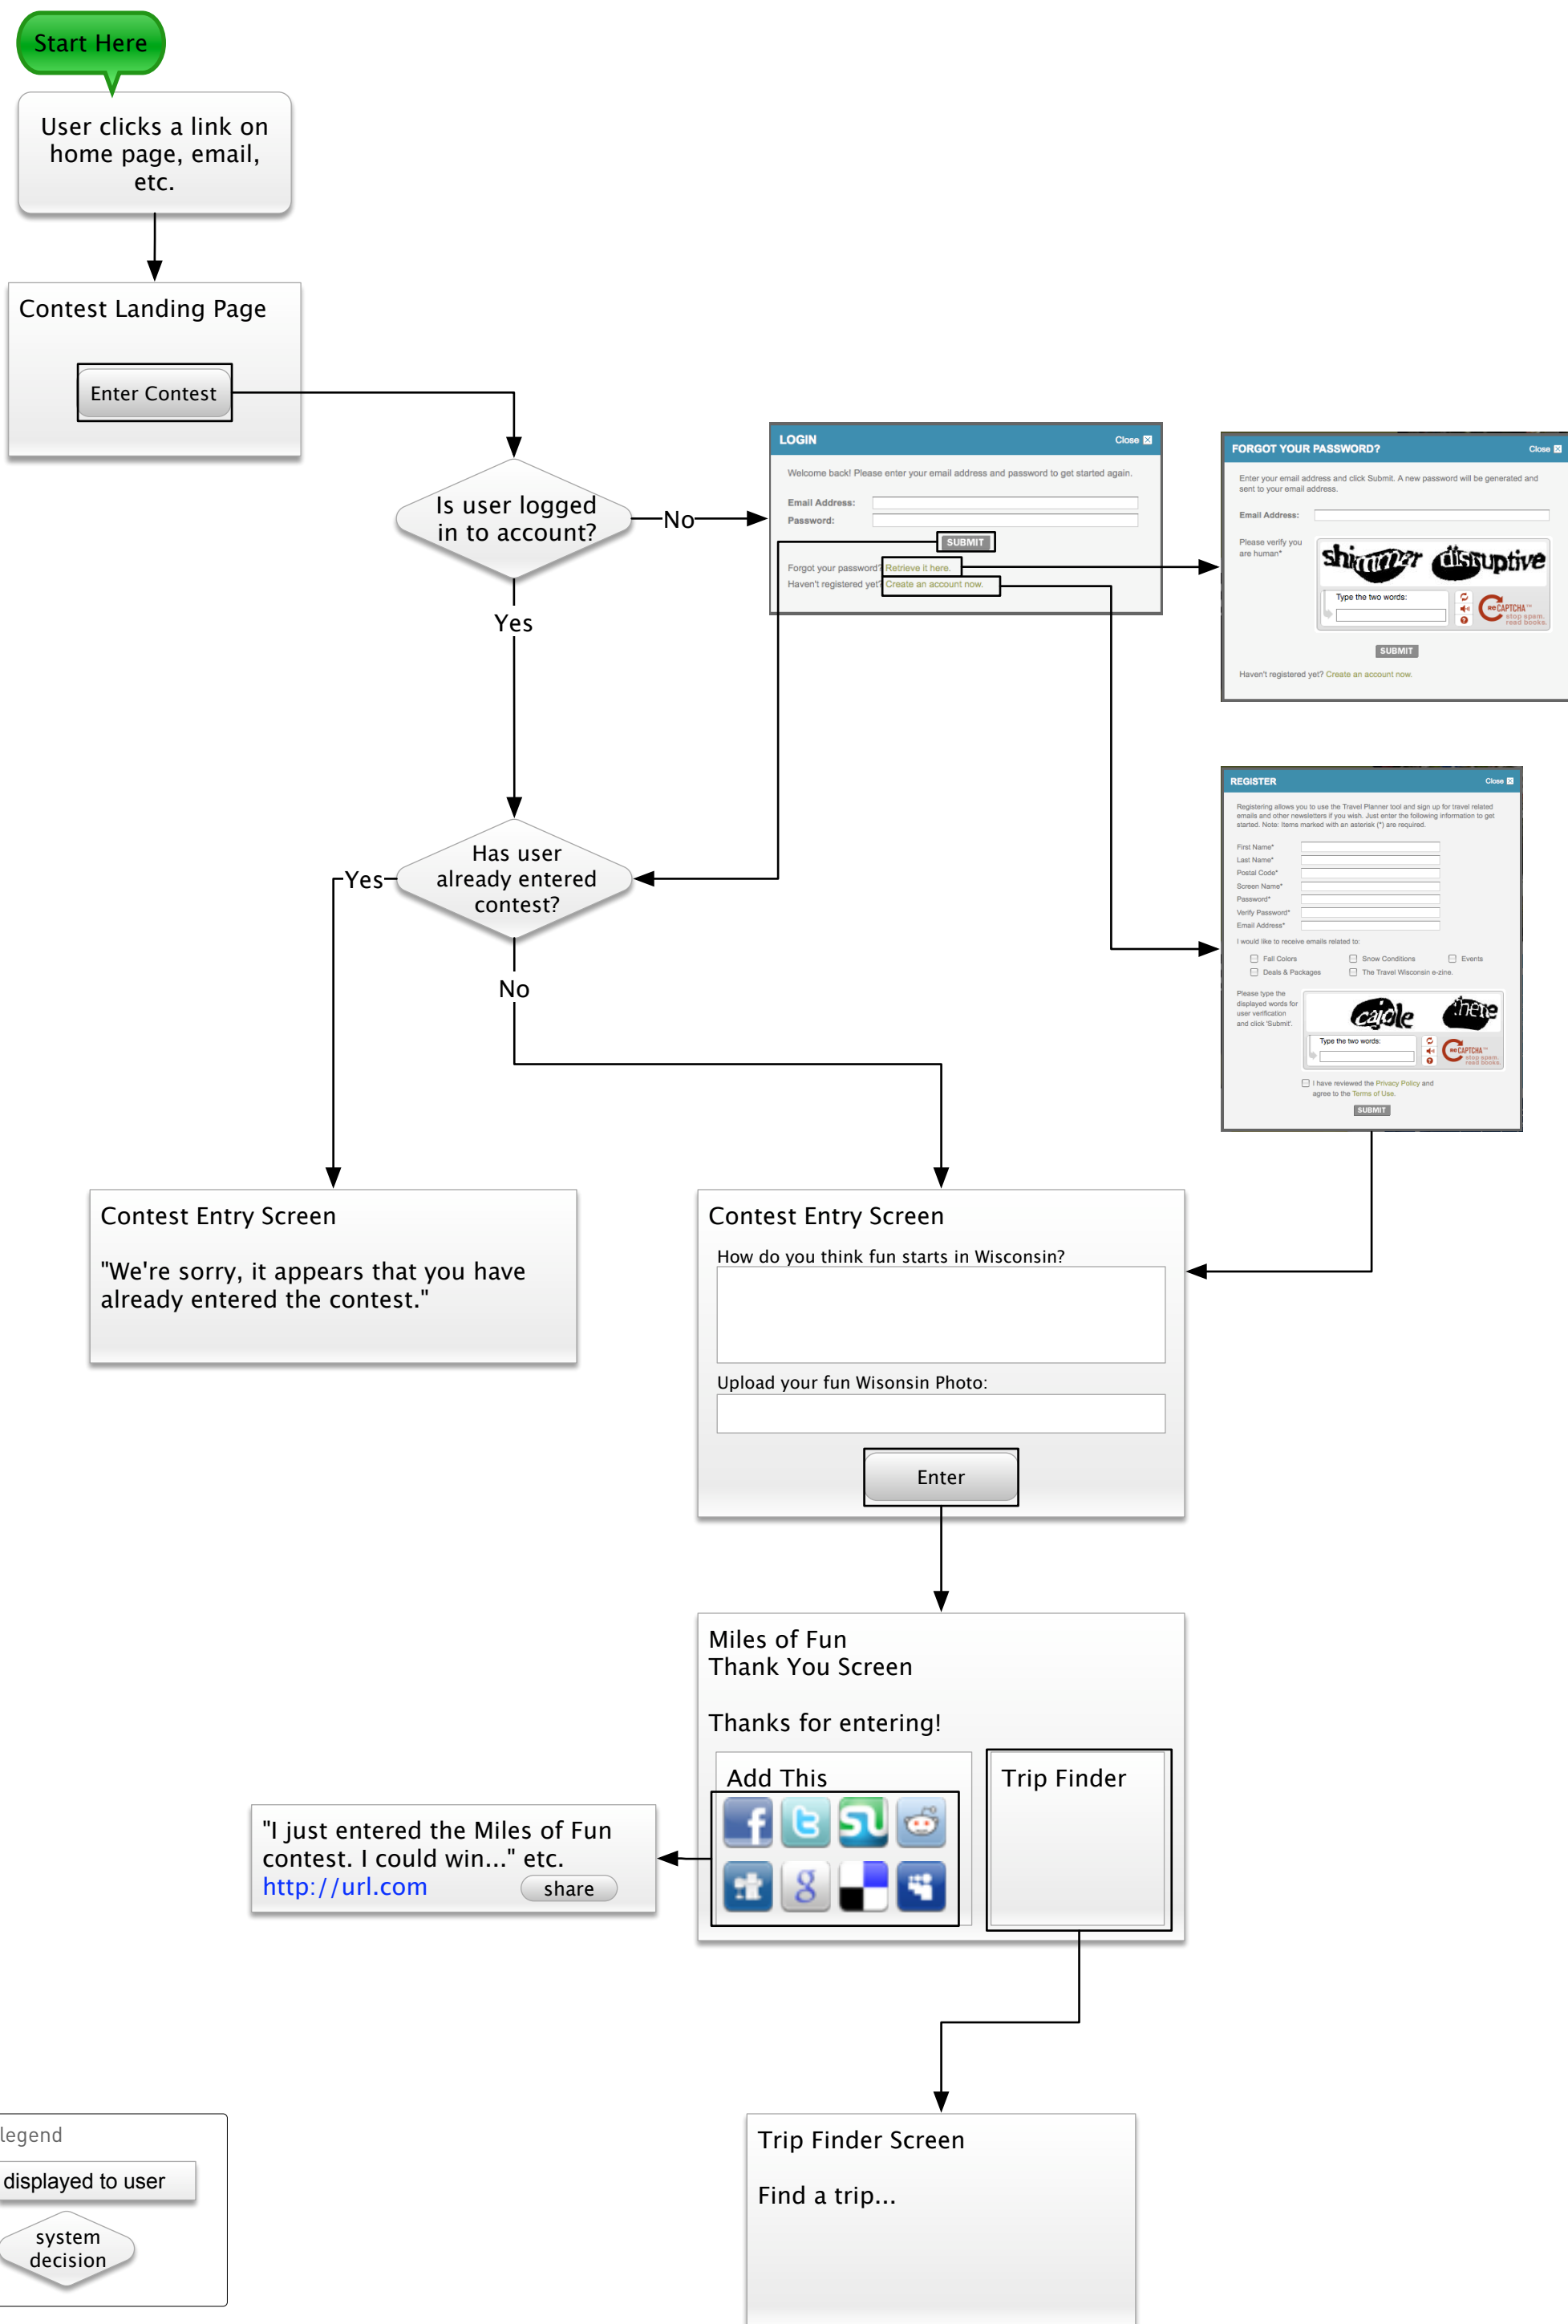

Miles of Fun User Flow

legend

displayed to user

system decision